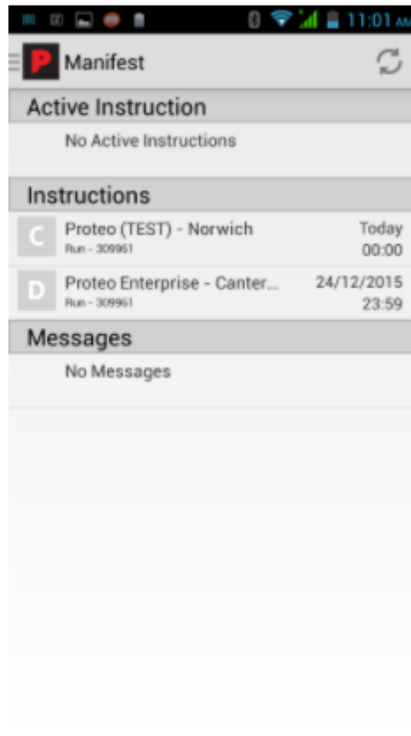

Daily Manifests