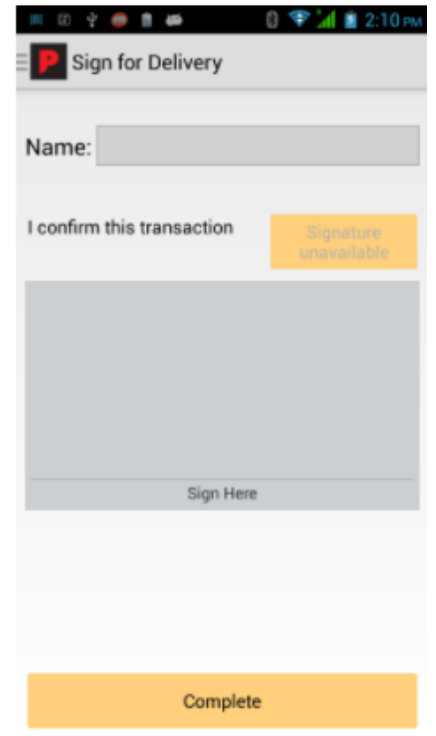

Delivery Sign off

PROTEO

For More Information

13 Chapel Field, Norwich, NR2 1NY
Tel: +440845 644 3750
Email: r.cobain@proteo.co.uk