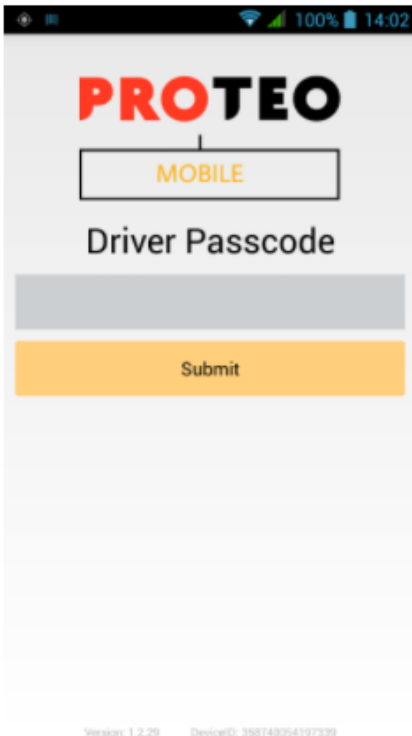

PROTEO

Haulier Enterprise – In-Cab Integration

Proteo Mobile

Proteo Mobile is one of the most used and valued integrated services within the HE Platform. It takes the form of an Application that runs on a smart phone with a secure user logon. It combines and automates both legal and daily process that deliver efficiencies and cost reductions, together with 3rd party integration capability.

- **First and foremost, it provides the driver with an approved application that carries out and records the Daily Walk-Around vehicle Checks**
- **Creates Check list for Quality Assurance**
- **Accelerate Workshop Integration**
- **Manifest Management**
- **Configurable Onsite Collection Details**

Benefits

- Real-Time Integration with Driver
- Assign work to driver on the move
- Daily Driver Walk Through
- Daily Manifests Communication
- Automated Call-In
- EPOD
- Accelerator Workshop Integration

Driver Login For
WalkThrough